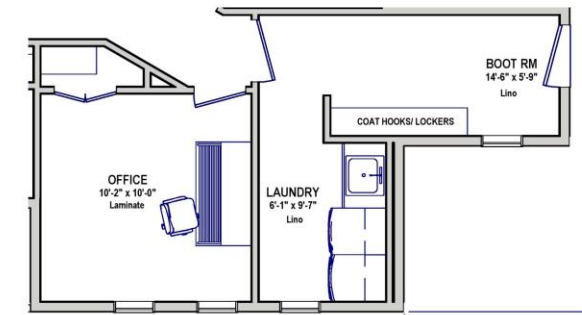

The 1690 sq ft WYNDHAM

A larger Wyndham with less height and width for easy moving.

WYNDHAM FLOOR PLAN 1690 sq ft

FRONT ELEVATION

Customize:

Alternate Laundry/ Boot Room layout.

Shed dormer style.

Specifications:

STYLES AND FEATURES NOT EXACTLY AS SHOWN
 (refer to current specs)