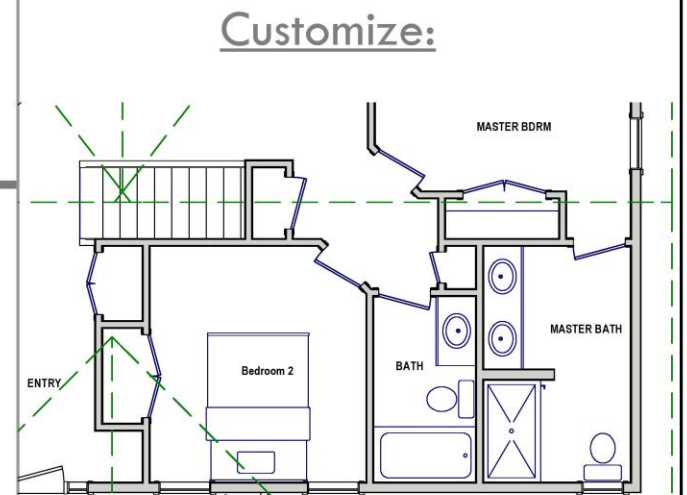

The 1430 sq ft BRERETON

A farm house style Brereton with a full back entry.

FLOOR PLAN 1430 SQ FT

Add a sink in the Master Bath

Alternate kitchen layout.

Specifications:

STYLES AND FEATURES NOT EXACTLY AS SHOWN
 (refer to current specs)