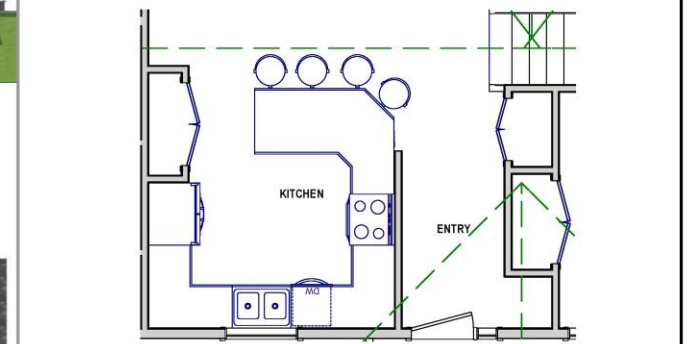

The 1430 sq ft BRERETON

A farm house style Brereton with a full back entry.

FLOOR PLAN 1430 SQ FT

Add a sink in the Master Bath

Alternate kitchen layout.

Specifications:

STYLES AND FEATURES NOT EXACTLY AS SHOWN
 (refer to current specs)