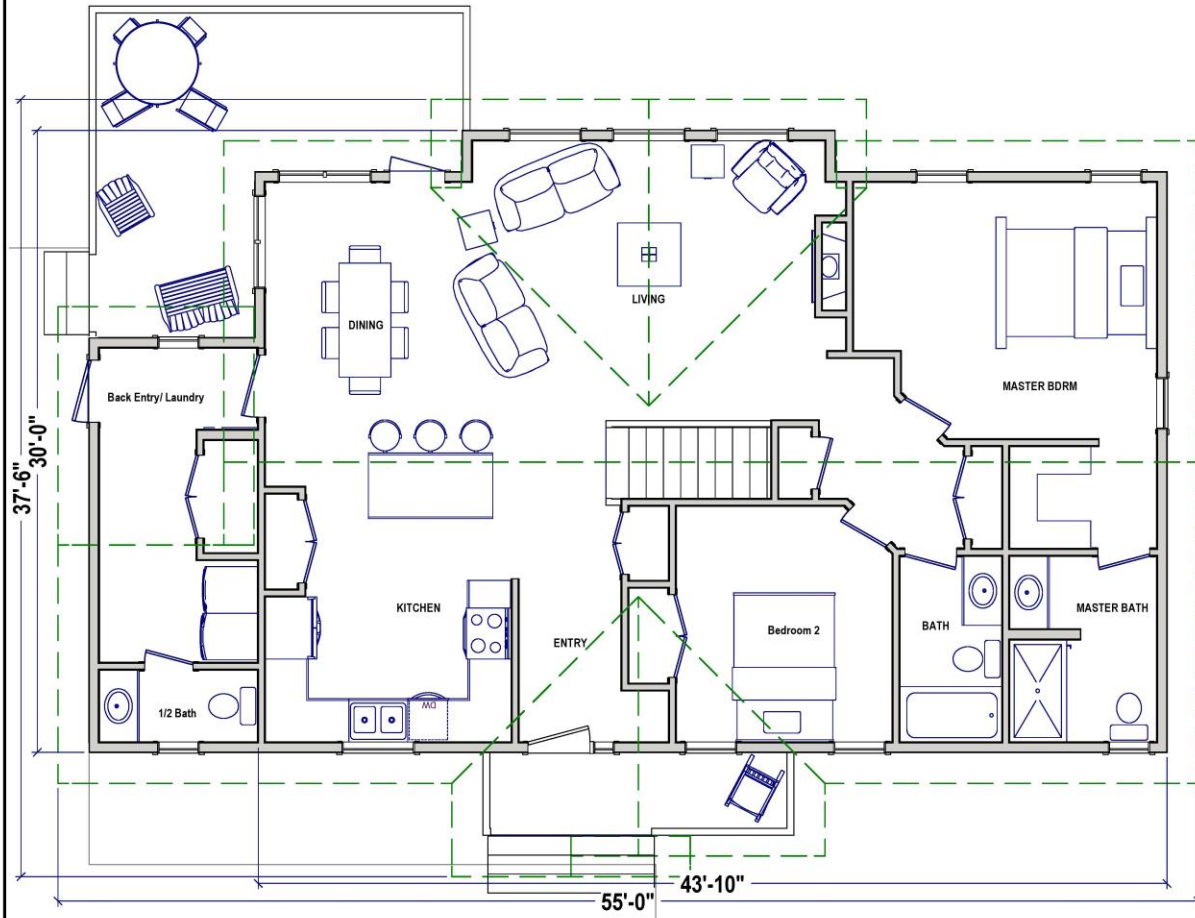

The 1430 sq ft BRERETON

A farm house style Brereton with a full back entry.

FLOOR PLAN 1430 SQ FT

Add a sink in the Master Bath

Alternate kitchen layout.

Specifications:

STYLES AND FEATURES NOT EXACTLY AS SHOWN
 (refer to current specs)