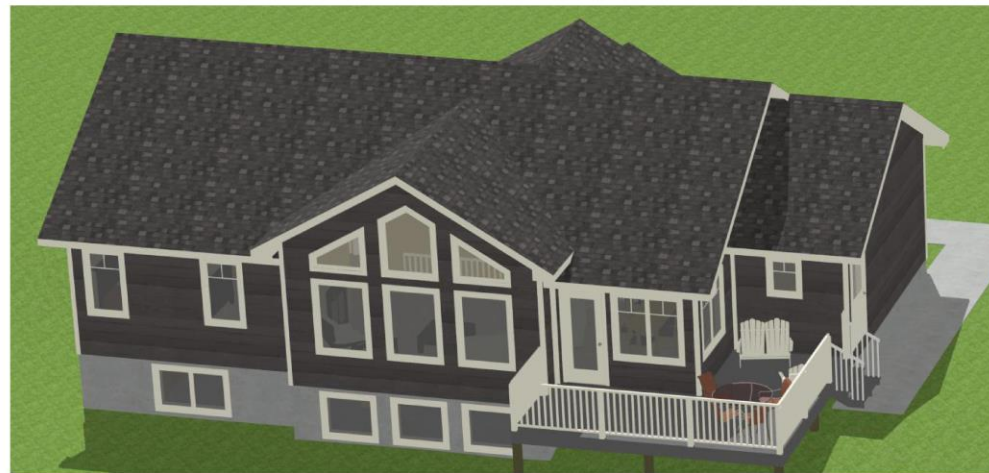

The 1430 sq ft BRERETON

A farm house style Brereton with a full back entry.

FLOOR PLAN 1430 SQ FT

Add a sink in the Master Bath

Alternate kitchen layout.

Specifications:

STYLES AND FEATURES NOT EXACTLY AS SHOWN
 (refer to current specs)